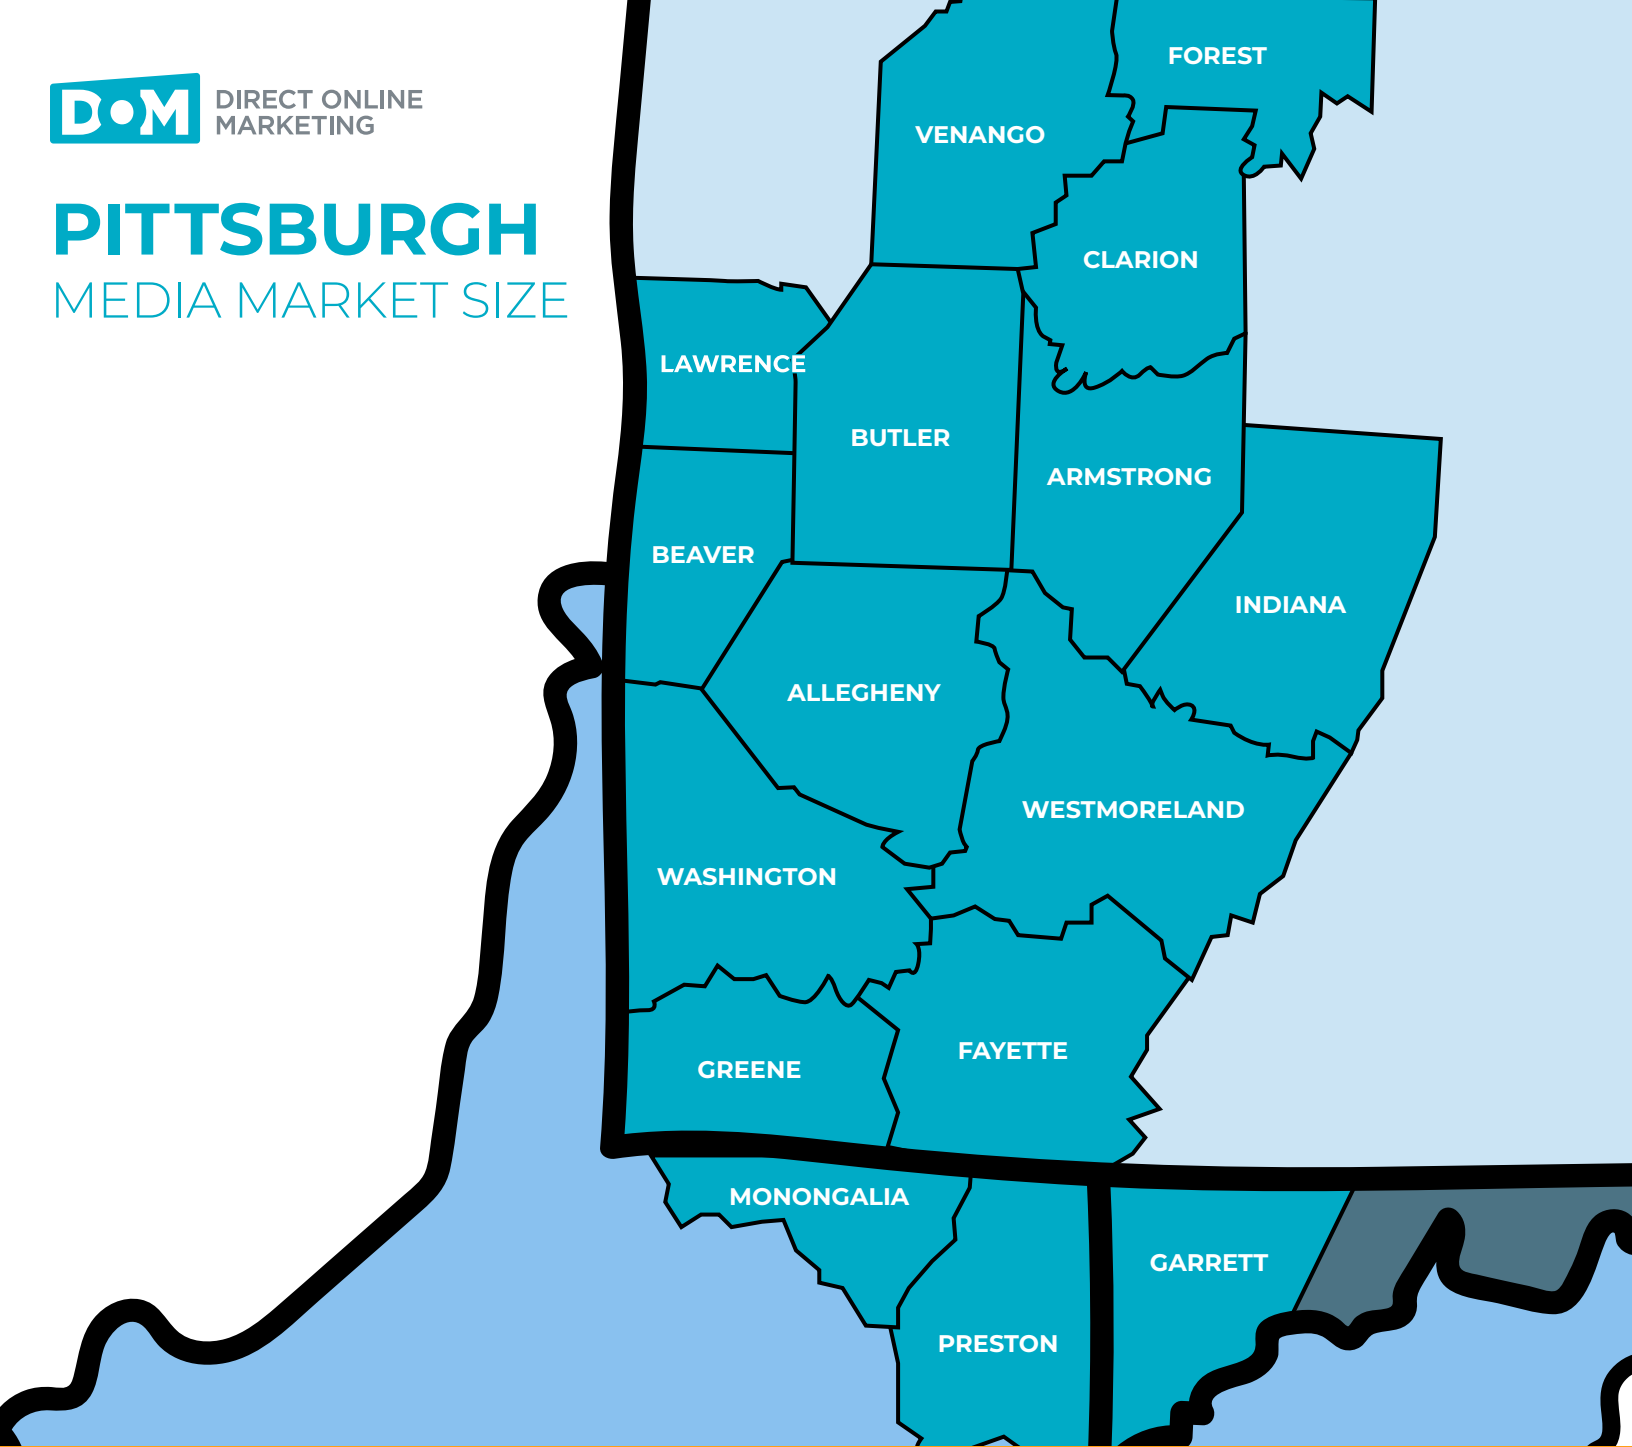

PITTSBURGH

MEDIA MARKET SIZE

Population:

1,166,130 HOMES

16 Counties across 3 States

-  Pennsylvania
-  West Virginia
-  Maryland

Market Rank
in the United States

26TH out of
210

SOURCE: Nielsen